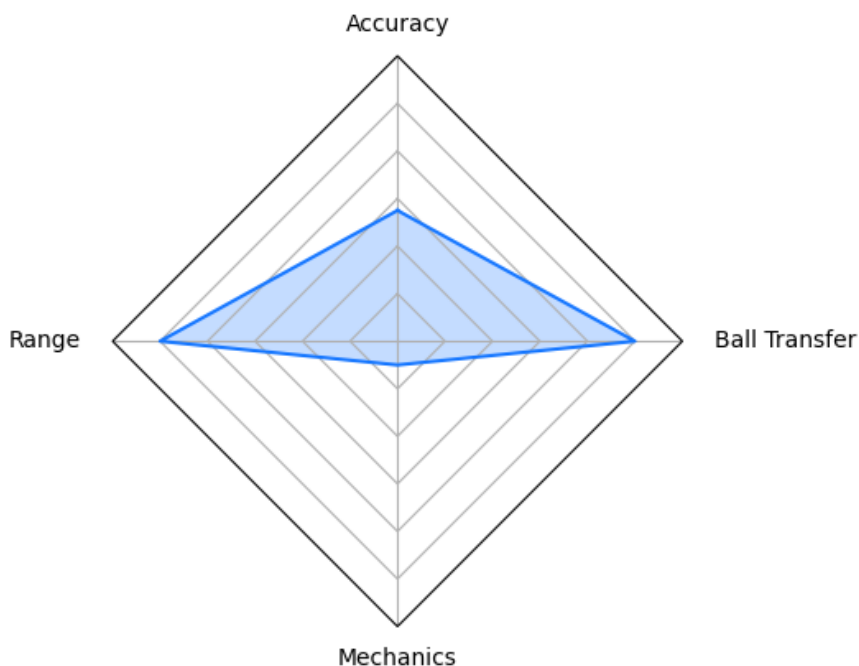

Morphology

Metric	Score	Min / Max
Height (m)	1.79	1.0 - 1.88
Weight (kilo)	68.7	54.8 - 102.0

Testing

Metric	Score	Min / Max
30 yards (sec)	3.85	3.72 - 4.72
60 yards (sec)	6.93	6.9 - 8.94
5-10-5 (sec)	4.64	4.43 - 5.22
H-1B (sec)	4.23	4.05 - 4.98
H-2B (sec)	8.17	7.73 - 9.69
Radar Crow hop (mph)	88.0	76.0 - 92.0
Pull-ups	14.0	0.0 - 16.0
Hand Grip Left (kg)	53.6	36.1 - 67.8