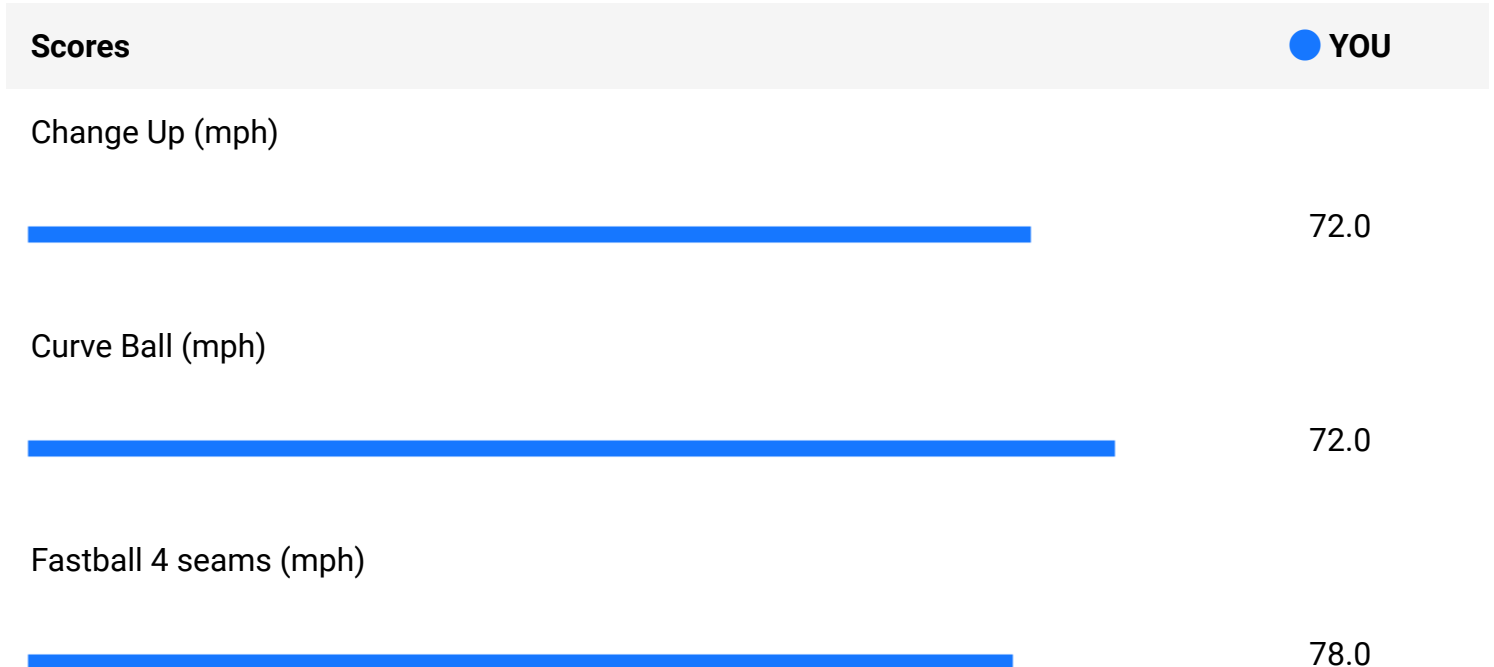

Louis PERROIS

Primary Position
Team
Hand
Level

P
POLE FRANCE
Right
High School

Pitcher Fundamentals

Metric	Score	Min / Max
Accuracy	6.0	4.0 - 6.0
Mechanics	4.0	4.0 - 6.0

Pitch Speed on mound

Morphology

Metric	Score	Min / Max
Height (m)	1.76	1.0 - 1.88
Weight (kilo)	91.3	54.8 - 102.0