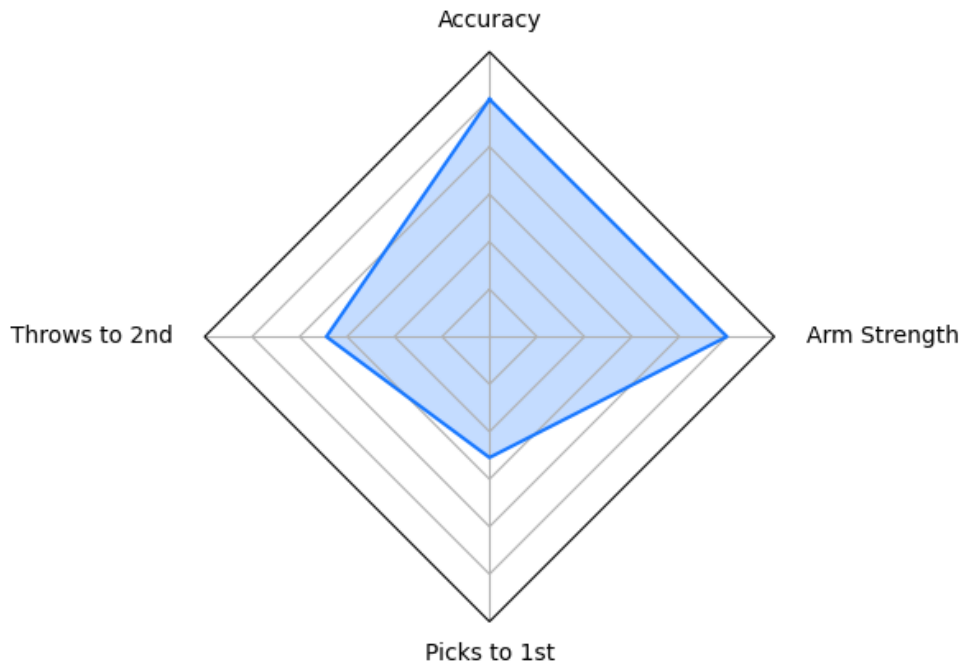

Matteo PIERRE

Primary Position
Secondary Position
Team
Level

C
Outfield
POLE FRANCE
High School

Fundamentals catcher

Metric	Score	Min / Max
Block	6.0	3.0 - 6.0
Mechanics	6.0	3.0 - 6.0

Throws

● YOU

Bunting efficiency

Metric	Score	Min / Max
Bunt placement (-)	5.0	3.0 - 6.0

Metric	Score	Min / Max
Bunt technique (-)	5.0	3.0 - 6.0

Swing efficiency

● YOU

Defensive skills outfield

Morphology

Metric	Score	Min / Max
Height (m)	1.85	1.0 - 1.88
Weight (kilo)	83.1	54.8 - 102.0

Metric	Score	Min / Max
Hand Grip Right (kg)	60.3	34.9 - 72.6