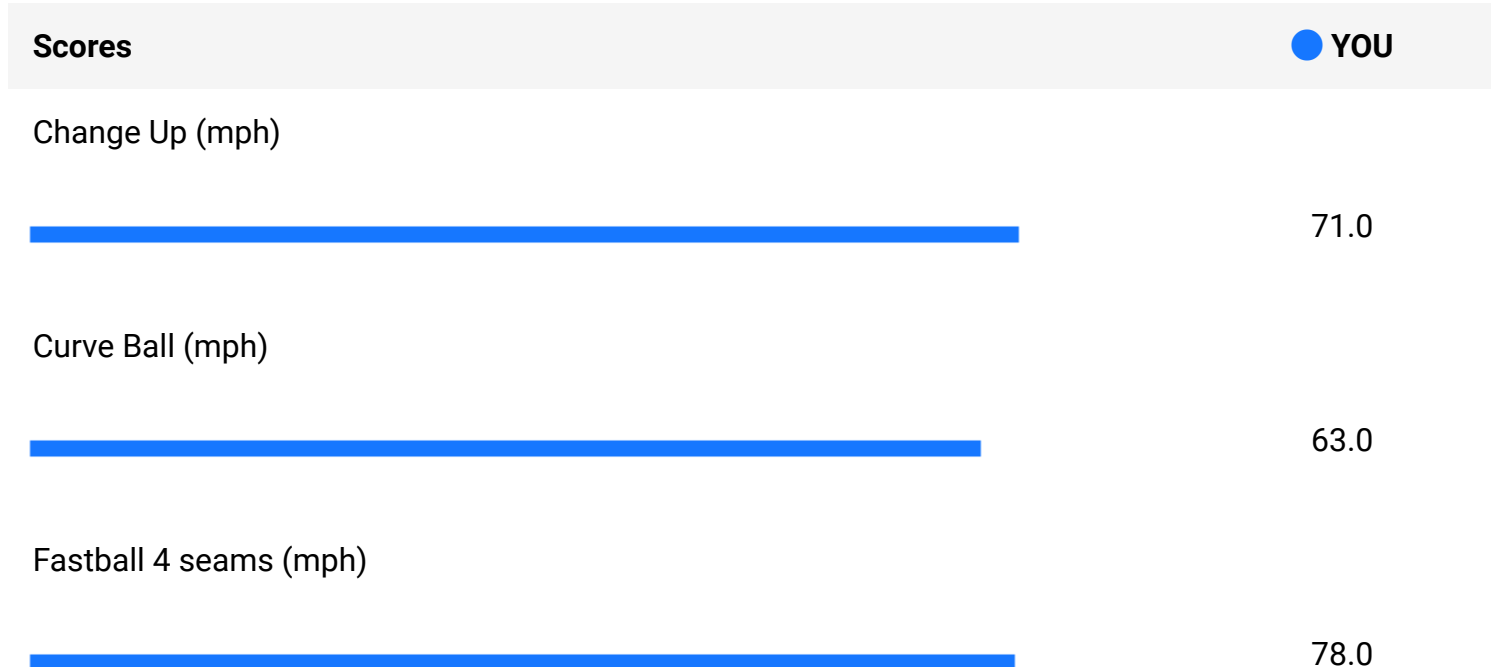

Nathan CHEVET

Primary Position
Team
Hand
Level

P
POLE FRANCE
Right
High School

Pitcher Fundamentals

Metric	Score	Min / Max
Accuracy	4.0	4.0 - 6.0
Mechanics	4.0	4.0 - 6.0

Pitch Speed on mound

Morphology

Metric	Score	Min / Max
Height (m)	1.88	1.0 - 1.88
Weight (kilo)	66.2	54.8 - 102.0

Testing

Metric	Score	Min / Max
30 yards (sec)	4.24	3.72 - 4.72
60 yards (sec)	7.68	6.9 - 8.94
5-10-5 (sec)	4.9	4.43 - 5.22
Radar Crow hop (mph)	81.0	76.0 - 92.0
Pull-ups	0.0	0.0 - 16.0
Hand Grip Left (kg)	42.1	36.1 - 67.8
Hand Grip Right (kg)	48.5	34.9 - 72.6