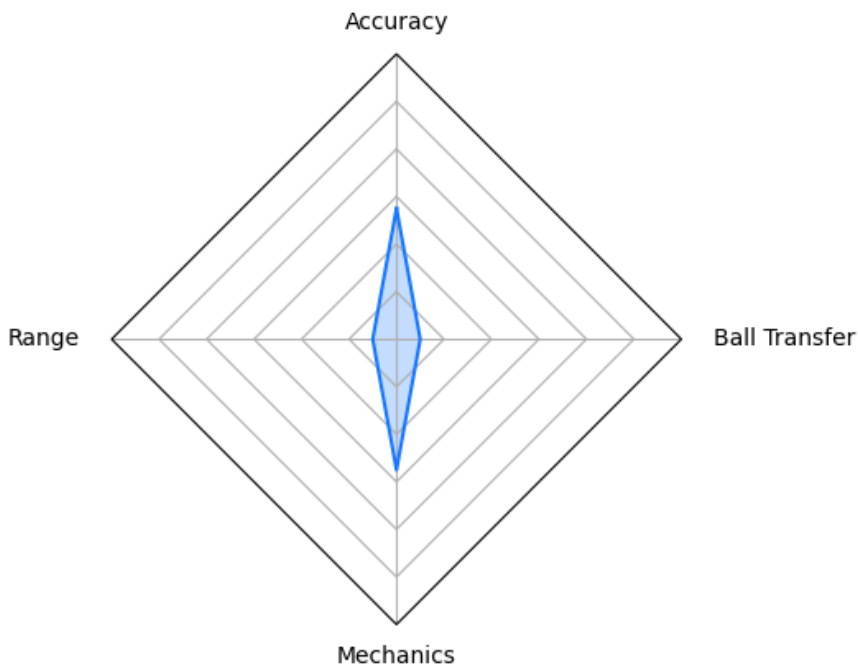

Arthur SAUMANDE

Primary Position
Team
Hand
Level

Outfield
POLE FRANCE
Left
High School

Bunting efficiency

Metric	Score	Min / Max
Bunt placement (-)	5.0	3.0 - 6.0
Bunt technique (-)	6.0	3.0 - 6.0

Swing efficiency

● YOU

Defensive skills outfield

Morphology

Metric	Score	Min / Max
Height (m)	1.77	1.0 - 1.88
Weight (kilo)	76.0	54.8 - 102.0

Testing

Metric	Score	Min / Max
30 yards (sec)	3.72	3.72 - 4.72
60 yards (sec)	6.9	6.9 - 8.94
5-10-5 (sec)	4.6	4.43 - 5.22
H-1B (sec)	4.05	4.05 - 4.98
H-2B (sec)	7.73	7.73 - 9.69
Radar Crow hop (mph)	89.0	76.0 - 92.0
Pull-ups	15.0	0.0 - 16.0
Hand Grip Left (kg)	65.7	36.1 - 67.8

Metric	Score	Min / Max
Hand Grip Right (kg)	62.5	34.9 - 72.6