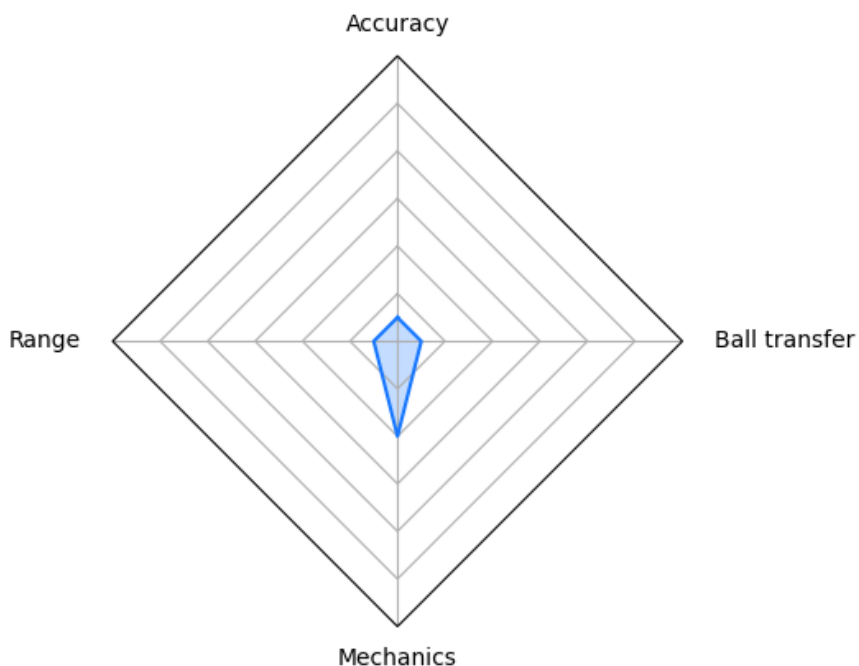

Bunting efficiency

Metric	Score	Min / Max
Bunt placement (-)	5.0	3.0 - 6.0

Metric	Score	Min / Max
Bunt technique (-)	5.0	3.0 - 6.0

Swing efficiency

● YOU

Defensive skills infield

Defensive skills outfield

Pitcher Fundamentals

Morphology

Metric	Score	Min / Max
Height (m)	1.77	1.0 - 1.88
Weight (kilo)	64.3	54.8 - 102.0

Testing

Metric	Score	Min / Max
30 yards (sec)	4.32	3.72 - 4.72
60 yards (sec)	7.68	6.9 - 8.94
5-10-5 (sec)	5.22	4.43 - 5.22
H-1B (sec)	4.58	4.05 - 4.98
H-2B (sec)	8.46	7.73 - 9.69
Radar Crow hop (mph)	81.0	76.0 - 92.0

Metric	Score	Min / Max
Pull-ups	5.0	0.0 - 16.0
Hand Grip Left (kg)	49.1	36.1 - 67.8
Hand Grip Right (kg)	38.0	34.9 - 72.6