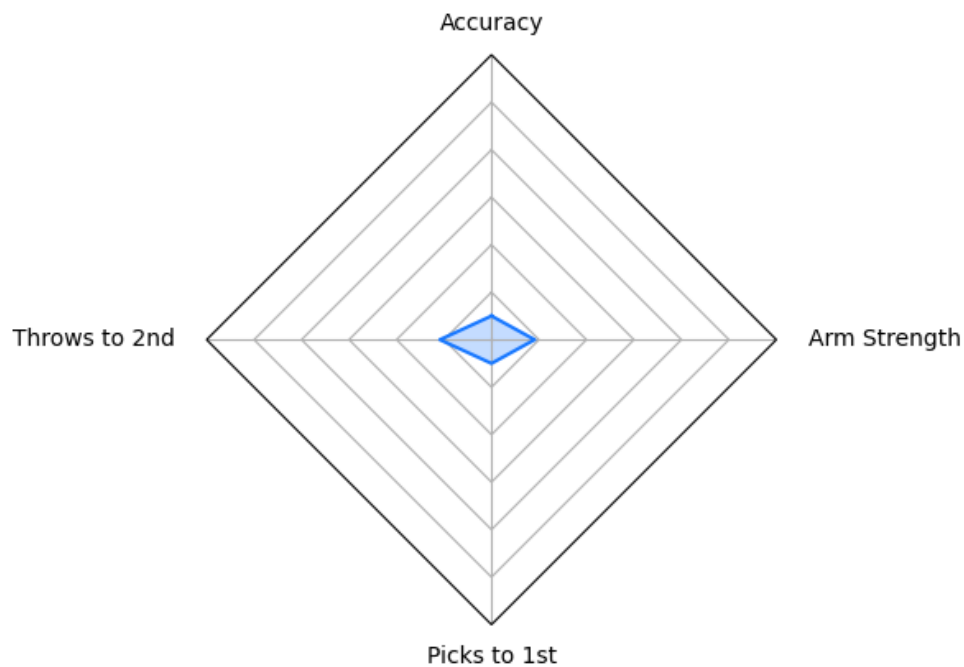

Djampel MONTAGNE

Primary Position
Secondary Position
Team
Hand
Level

C
Infield
POLE FRANCE
Right
High School

Fundamentals catcher

Metric	Score	Min / Max
Block	4.0	3.0 - 6.0
Mechanics	4.0	3.0 - 6.0

Throws

● YOU

Bunting efficiency

Metric	Score	Min / Max
Bunt placement (-)	5.0	3.0 - 6.0

Metric	Score	Min / Max
Bunt technique (-)	5.0	3.0 - 6.0

Swing efficiency

● YOU

Defensive skills infield

Defensive skills outfield

Pitcher Fundamentals

Morphology

Metric	Score	Min / Max
Height (m)	1.77	1.0 - 1.88
Weight (kilo)	64.3	54.8 - 102.0

Testing

Metric	Score	Min / Max
30 yards (sec)	4.32	3.72 - 4.72
60 yards (sec)	7.68	6.9 - 8.94
5-10-5 (sec)	5.22	4.43 - 5.22
H-1B (sec)	4.58	4.05 - 4.98
H-2B (sec)	8.46	7.73 - 9.69
Radar Crow hop (mph)	81.0	76.0 - 92.0