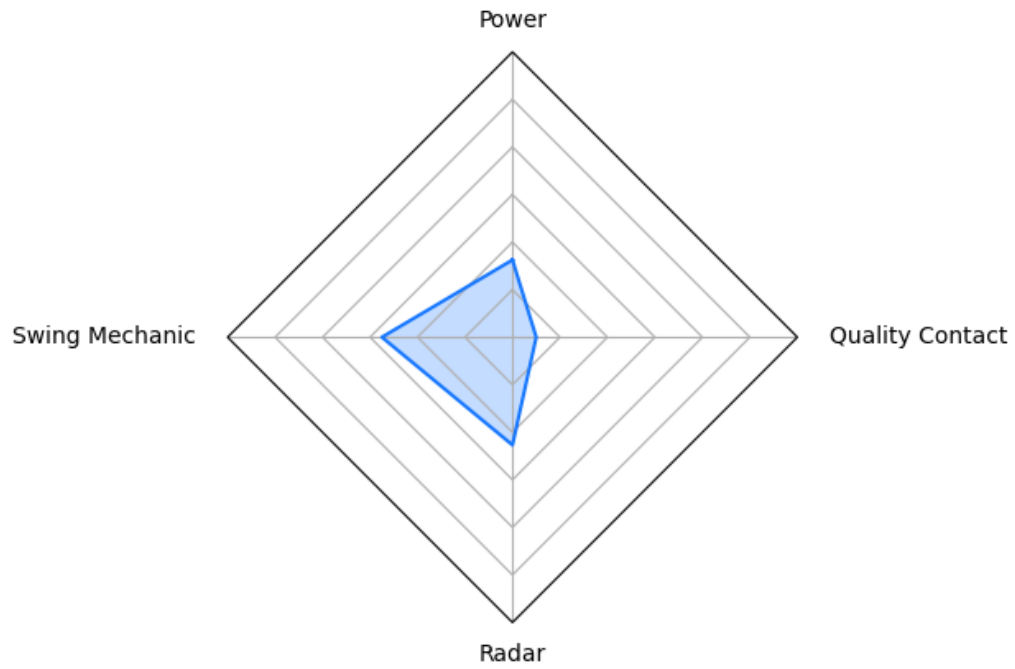

Djampel MONTAGNE

Primary Position
Secondary Position
Team
Hand
Level

C
Infield
POLE FRANCE
Right
High School

Fundamentals catcher

Metric	Score	Min / Max
Block	4.0	3.0 - 6.0
Mechanics	4.0	3.0 - 6.0

Throws

● YOU

Bunting efficiency

Metric	Score	Min / Max
Bunt placement (-)	5.0	3.0 - 6.0

Metric	Score	Min / Max
Bunt technique (-)	5.0	3.0 - 6.0

Swing efficiency

● YOU

Defensive skills infield

Defensive skills outfield

Pitcher Fundamentals