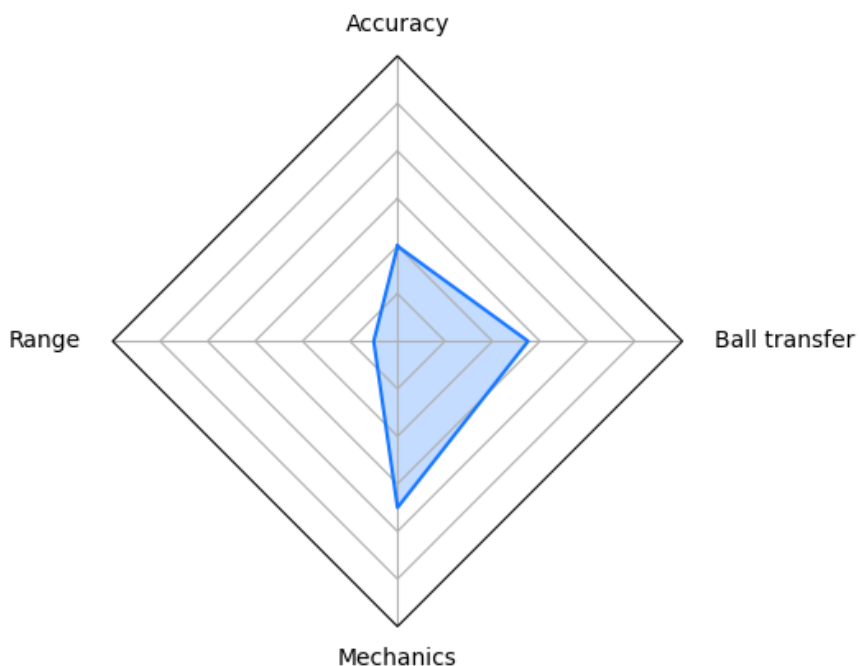

## Bunting efficiency

| Metric             | Score | Min / Max |
|--------------------|-------|-----------|
| Bunt placement (-) | 5.0   | 3.0 - 6.0 |
| Bunt technique (-) | 5.0   | 3.0 - 6.0 |

## Swing efficiency

● YOU

## Morphology

| Metric        | Score | Min / Max    |
|---------------|-------|--------------|
| Height (m)    | 1.87  | 1.0 - 1.88   |
| Weight (kilo) | 102.0 | 54.8 - 102.0 |

| Metric               | Score | Min / Max   |
|----------------------|-------|-------------|
| Hand Grip Right (kg) | 58.7  | 34.9 - 72.6 |