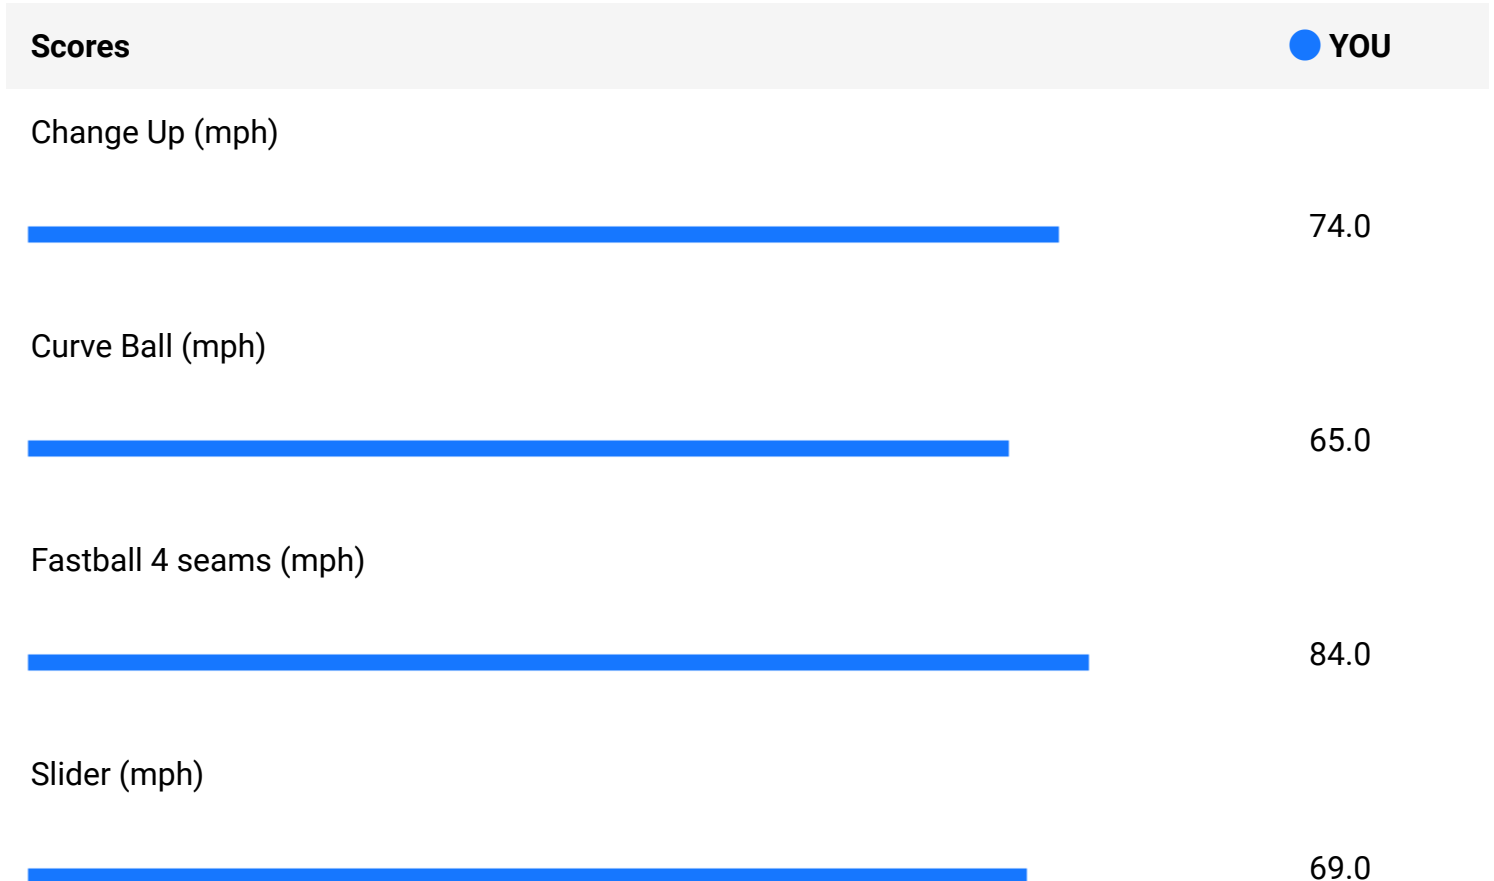

Quentin LESFARGUES

Primary Position
Team
Hand
Level

P
POLE FRANCE
Right
High School

Pitcher Fundamentals

Metric	Score	Min / Max
Accuracy	5.0	4.0 - 6.0
Mechanics	5.0	4.0 - 6.0

Pitch Speed on mound

Morphology

Metric	Score	Min / Max
Height (m)	1.84	1.0 - 1.88
Weight (kilo)	71.3	54.8 - 102.0

Testing

Metric	Score	Min / Max
30 yards (sec)	4.14	3.72 - 4.72
60 yards (sec)	7.25	6.9 - 8.94
5-10-5 (sec)	4.78	4.43 - 5.22
Radar Crow hop (mph)	85.0	76.0 - 92.0
Pull-ups	2.0	0.0 - 16.0
Hand Grip Left (kg)	42.7	36.1 - 67.8
Hand Grip Right (kg)	54.6	34.9 - 72.6