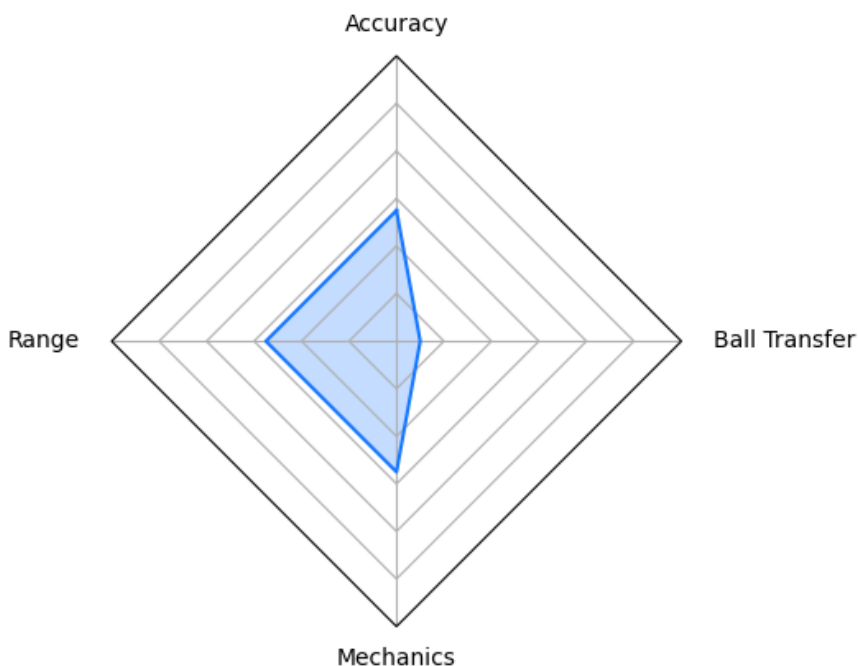

Pitcher Fundamentals

Morphology

Metric	Score	Min / Max
Height (m)	1.79	1.0 - 1.88
Weight (kilo)	71.8	54.8 - 102.0

Testing

Metric	Score	Min / Max
30 yards (sec)	4.08	3.72 - 4.72
60 yards (sec)	7.41	6.9 - 8.94
5-10-5 (sec)	4.9	4.43 - 5.22
H-1B (sec)	4.32	4.05 - 4.98
H-2B (sec)	8.13	7.73 - 9.69
Radar Crow hop (mph)	81.0	76.0 - 92.0
Hand Grip Left (kg)	52.6	36.1 - 67.8