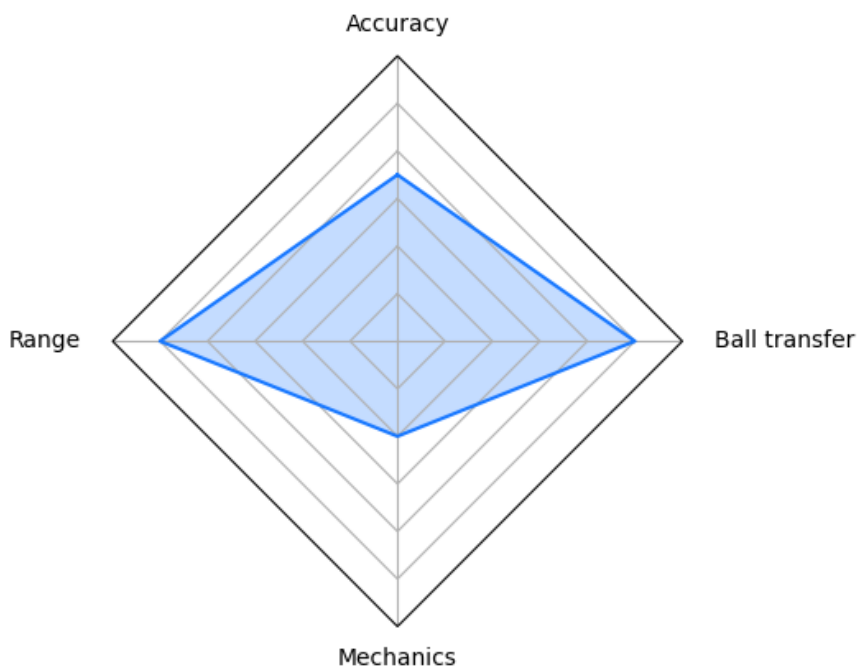

Victor FELIU

Primary Position
Team
Hand
Level

SS
POLE FRANCE
Right
High School

Bunting efficiency

Metric	Score	Min / Max
Bunt placement (-)	6.0	3.0 - 6.0
Bunt technique (-)	6.0	3.0 - 6.0

Swing efficiency

● YOU

Defensive skills infield

Morphology

Metric	Score	Min / Max
Height (m)	1.8	1.0 - 1.88
Weight (kilo)	72.2	54.8 - 102.0

Testing

Metric	Score	Min / Max
30 yards (sec)	3.9	3.72 - 4.72
60 yards (sec)	7.12	6.9 - 8.94
5-10-5 (sec)	4.88	4.43 - 5.22
H-1B (sec)	4.28	4.05 - 4.98
H-2B (sec)	7.89	7.73 - 9.69
Radar Crow hop (mph)	82.0	76.0 - 92.0
Pull-ups	5.0	0.0 - 16.0
Hand Grip Left (kg)	46.0	36.1 - 67.8

Metric	Score	Min / Max
Hand Grip Right (kg)	54.5	34.9 - 72.6